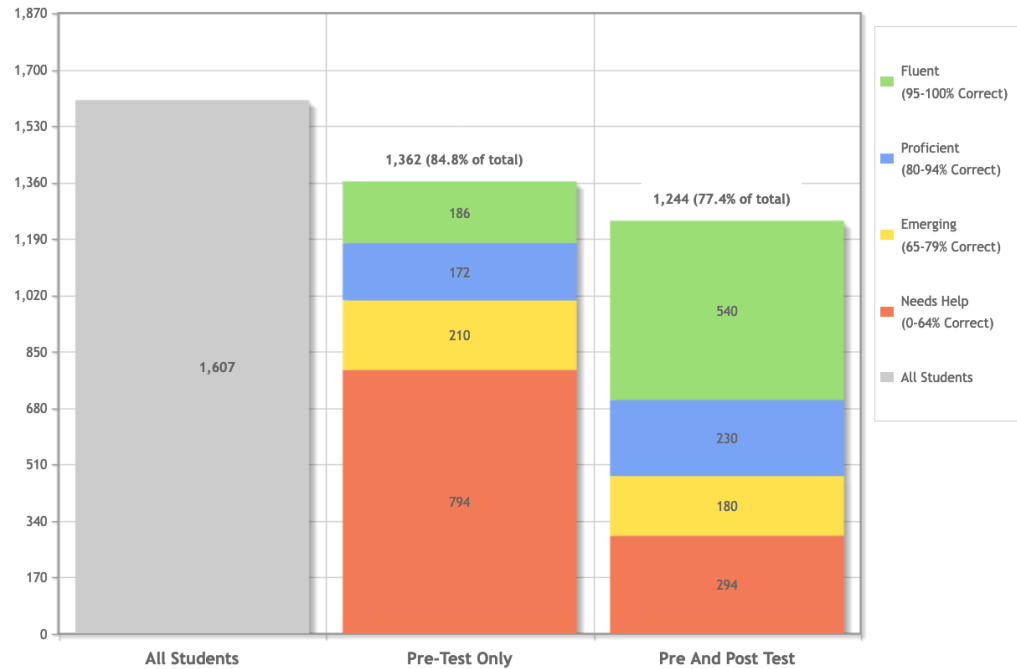

Just The Facts Pre and Post Tests – Grades 3 to 5

Assessment Reports: Just The Facts
Grade: Grades 3 to 8
School Year: 2021/2022
Level: Whole Numbers
Operation: Addition

District Summary

Name: Washington Twp School District   **Team Count:** 85   **Stickers per Student:** 5,924
Total Licenses Purchased: 3,115   **Stickers per Team:** 112,000
Total Licenses Activated: 1,607   **Stickers:** 9,520,000

Addition

Fluent: 290% increase from 186 to 540 students
Needs Help: Decrease from 794 to 294 students

Assessment Reports: Just The Facts
Grade: Grades 3 to 8
School Year: 2021/2022
Level: Whole Numbers
Operation: Subtraction

District Summary

Name: Washington Twp School District   **Team Count:** 85   **Stickers per Student:** 5,924
Total Licenses Purchased: 3,115   **Stickers per Team:** 112,000
Total Licenses Activated: 1,607   **Stickers:** 9,520,000