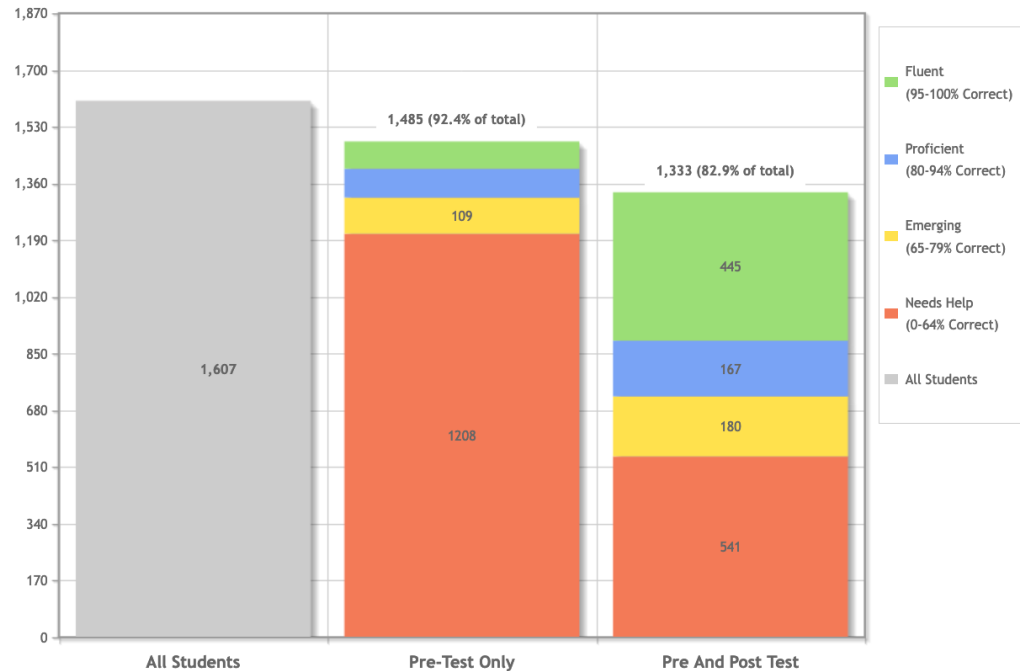

Just The Facts Pre and Post Tests – Grades 3 to 5

Assessment Reports: Just The Facts
Grade: Grades 3 to 8
School Year: 2021/2022
Level: Whole Numbers
Operation: Multiplication

District Summary

Name: Washington Twp School District
Team Count: 85
Stickers per Student: 5,924
Total Licenses Purchased: 3,115
Stickers per Team: 112,000
Total Licenses Activated: 1,607
Stickers: 9,520,044

Multiplication

Fluent: 543% increase from 82 to 445 students
Needs Help: Decease from 1,208 to 541 students

Assessment Reports: Just The Facts
Grade: Grades 3 to 8
School Year: 2021/2022
Level: Whole Numbers
Operation: Division

District Summary

Name: Washington Twp School District
Team Count: 85
Stickers per Student: 5,924
Total Licenses Purchased: 3,115
Stickers per Team: 112,000
Total Licenses Activated: 1,607
Stickers: 9,520,044