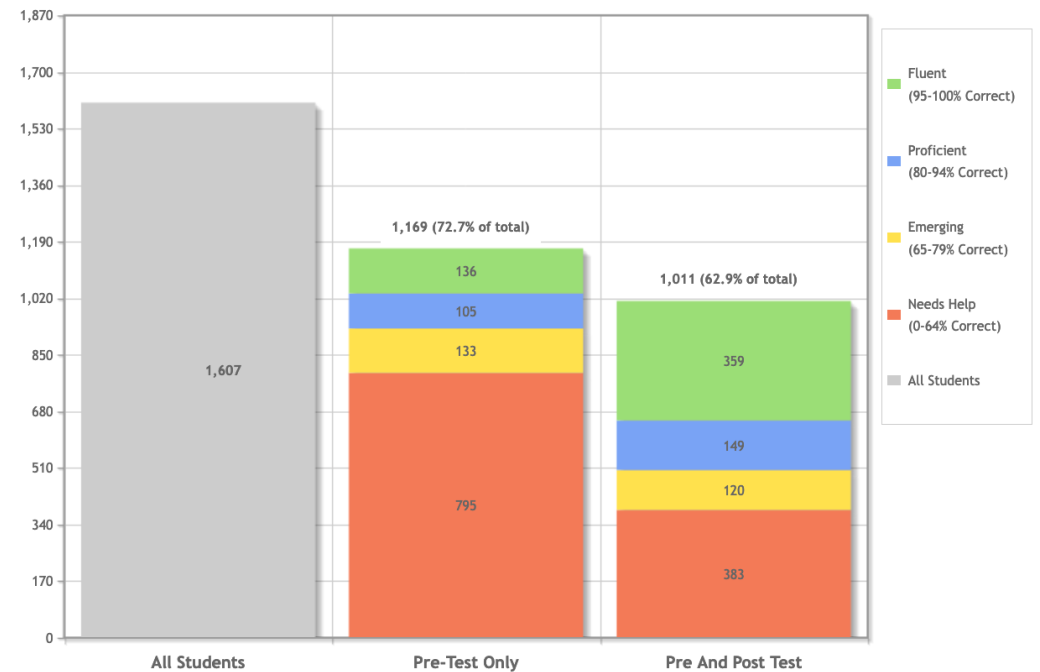

Subtraction

Fluent: 264% increase from 136 to 359 students
Needs Help: Decrease from 795 to 383 students