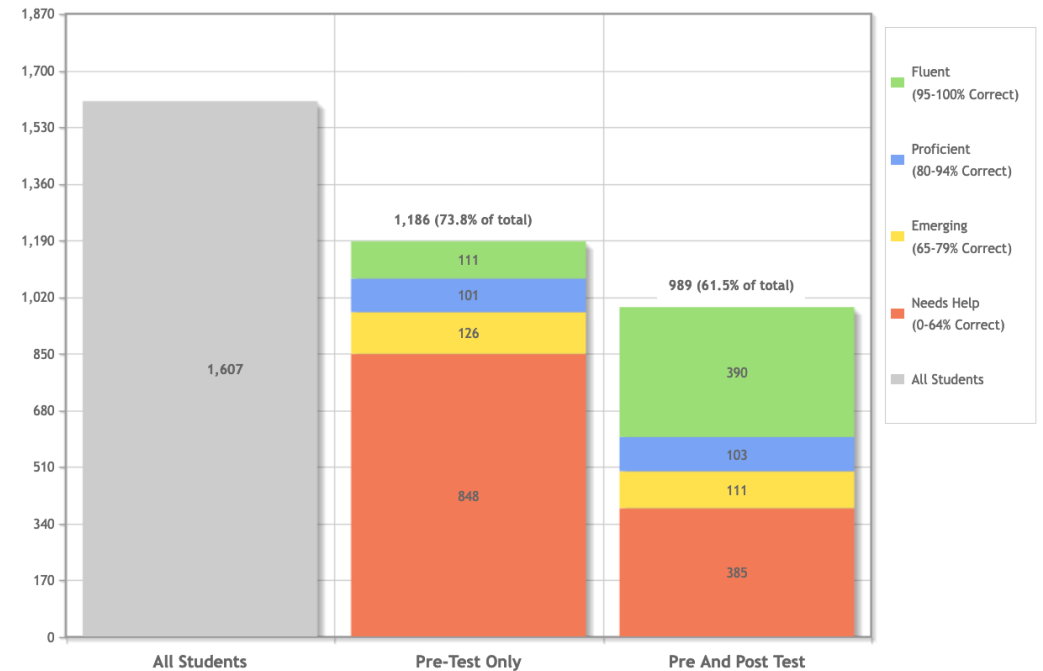

Division

Fluent: 351% increase from 111 to 390 students
Needs Help: Decease from 848 to 385 students