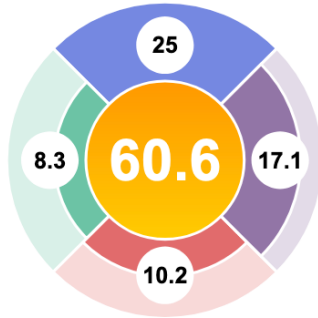

Goals Index: [Elementary](#) ?

[Click for detailed district data](#)

Solve Today's Card

- [Assessment Reports](#)
- [Recognition](#)
- [Resources](#)
- [Home Connection](#)
- [Tutorials | Webinar](#)

School of the Month:	
Birches Elementary School	+ 197,334
School of the Month (stickers per student):	
Birches Elementary School	+ 416
Team of the Month:	
tibet10nj	+ 26,312
AM Attendance	
Birches Elementary School	
Player of the Month:	
jekyg	+ 5,758
LukeD	
Hurffville Elementary School	
STATS:	
Stickers Earned	14,797,679
Stickers Per Student	4,754
Licenses Purchased	3,115
Licenses Activated	3,118
Problems Solved	44,393,037
Cost Savings	
Top Players and Teams by Grade	